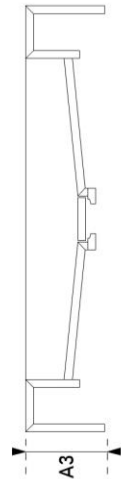

# BESTELFICHE / FORMULAIRE DE COMMANDE

REFLECTION

OP MAAT / SUR MESURE

## Reflection 2+ basins Group Sleurs

Accessories:  
- Drain valve  
(Support bars not included)

INFORMATION	
Client	<input type="text"/>
Purchasing Order (PO)	<input type="text"/>
Sales Order	<input type="text"/>
DIMENSION	
<b>A. Mark type of front:</b> <input type="radio"/> A1: 12mm  Standard: front side + 2 short sides.	<b>A. Mark type of front:</b> <input type="radio"/> A2: 30mm  Standard: front side + 2 short sides.
<b>A. Mark type of front:</b> <input type="radio"/> A3: 125mm  Standard: front side + 2 short sides.	
COLOUR	
<b>SILESTONE polished (12mm)</b> <input type="radio"/> Blanco Zeus <input type="radio"/> Et Calacatta gold <input type="radio"/> Desert silver <input type="radio"/> Et Statuario	<b>DEKTON (12mm)</b> <input type="radio"/> Awake <input type="radio"/> Morpheus <input type="radio"/> Domoos <input type="radio"/> Non standaard colour <input type="radio"/> Laos <input type="radio"/> Reverie <input type="radio"/> Nebu <input type="radio"/> Lucid <input type="radio"/> Soke check our website for all the colours at <a href="http://www.cosentino.com/nl-be/kleuren/dekton/">www.cosentino.com/nl-be/kleuren/dekton/</a>
DIMENSIONS	
Available in length 1200mm up to 2400mm	Available in length starting from 1400mm
<b>B. min. 1200mm, max. 2400mm</b>	<b>B. min. 1400mm, max. 2400mm</b>
<b>C1. Basin position. Take into account D+E</b>	<b>C1. Basin position. Take into account D+E</b>
<b>C2. Basin position. Take into account D+E</b>	<b>C2. Basin position. Take into account D+E</b>
<b>D. min. 55mm</b>	<b>D. min. 105mm</b>
<b>E. min. 80mm</b>	<b>E. min. 80mm</b>
EXTRAS	
<b>TAP HOLE <math>\varnothing</math>35mm</b> Yes = Mark the position on the drawing (standard centered with the basin). <input type="radio"/> Yes <input type="radio"/> No	