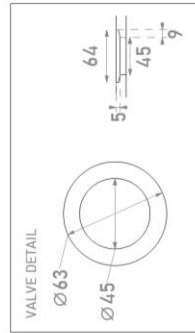

## Reflection 2+ basins Group Sleurs

Accessories:  
- Drain valve  
(Support bars not included)

INFORMATION	
Client	<input type="text"/>
Purchasing Order (PO)	<input type="text"/>
Sales Order	<input type="text"/>
DIMENSION	
<b>A. Mark type of front:</b> <input type="radio"/> A1: 12mm  Standard: front side + 2 short sides.	<b>A. Mark type of front:</b> <input type="radio"/> A2: 30mm  Standard: front side + 2 short sides.
<b>A. Mark type of front:</b> <input type="radio"/> A3: 125mm  Standard: front side + 2 short sides.	
COLOUR	
<b>SILESTONE polished (12mm)</b> <input type="radio"/> Blanco Zeus <input type="radio"/> Et Calacatta gold <input type="radio"/> Desert silver <input type="radio"/> Et Statuario	<b>DEKTON (12mm)</b> <input type="radio"/> Awake <input type="radio"/> Morpheus <input type="radio"/> Domoos <input type="radio"/> Non standaard colour <input type="radio"/> Laos <input type="radio"/> Reverie <input type="radio"/> Nebu <input type="radio"/> Lucid <input type="radio"/> Soke check our website for all the colours at <a href="http://www.cosentino.com/nl-be/kleuren/dekton/">www.cosentino.com/nl-be/kleuren/dekton/</a>
DIMENSIONS	
Available in length 1200mm up to 2400mm	Available in length starting from 1400mm
<b>B. min. 1200mm, max. 2400mm</b>	<b>B. min. 1400mm, max. 2400mm</b>
<b>C1. Basin position. Take into account D+E</b>	<b>C1. Basin position. Take into account D+E</b>
<b>C2. Basin position. Take into account D+E</b>	<b>C2. Basin position. Take into account D+E</b>
<b>D. min. 55mm</b>	<b>D. min. 105mm</b>
<b>E. min. 80mm</b>	<b>E. min. 80mm</b>
EXTRAS	
<b>TAP HOLE <math>\varnothing</math>35mm</b> Yes = Mark the position on the drawing (standard centered with the basin). <input type="radio"/> Yes <input type="radio"/> No	