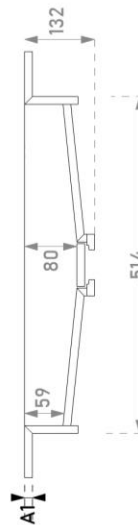

## Reflection 2+ basins Group Sleurs

Accessories:  
- Drain valve  
(Support bars not included)

INFORMATION	
Client	<input type="text"/>
Purchasing Order (PO)	<input type="text"/>
Sales Order	<input type="text"/>
DIMENSION	
<b>A. Mark type of front:</b> <input type="radio"/> A1: 12mm  Standard: front side + 2 short sides.	<b>A. Mark type of front:</b> <input type="radio"/> A2: 30mm  Standard: front side + 2 short sides.
<b>A. Mark type of front:</b> <input type="radio"/> A3: 125mm  Standard: front side + 2 short sides.	
COLOUR	
<b>SILESTONE polished (12mm)</b> <input type="radio"/> Blanco Zeus <input type="radio"/> Et Calacatta gold <input type="radio"/> Desert silver <input type="radio"/> Et Statuario	<b>DEKTON (12mm)</b> <input type="radio"/> Awake <input type="radio"/> Morpheus <input type="radio"/> Domoos <input type="radio"/> Non standaard colour <input type="radio"/> Laos <input type="radio"/> Reverie <input type="radio"/> Nebu <input type="radio"/> Lucid <input type="radio"/> Soke check our website for all the colours at <a href="http://www.cosentino.com/nl-be/kleuren/dekton/">www.cosentino.com/nl-be/kleuren/dekton/</a>
DIMENSIONS	
Available in length 1200mm up to 2400mm	Available in length starting from 1400mm
<b>B. min. 1200mm, max. 2400mm</b>	<b>B. min. 1400mm, max. 2400mm</b>
<b>C1. Basin position. Take into account D+E</b>	<b>C1. Basin position. Take into account D+E</b>
<b>C2. Basin position. Take into account D+E</b>	<b>C2. Basin position. Take into account D+E</b>
<b>D. min. 55mm</b>	<b>D. min. 105mm</b>
<b>E. min. 80mm</b>	<b>E. min. 80mm</b>
EXTRAS	
<b>TAP HOLE <math>\varnothing</math>35mm</b> Yes = Mark the position on the drawing (standard centered with the basin). <input type="radio"/> Yes <input type="radio"/> No	