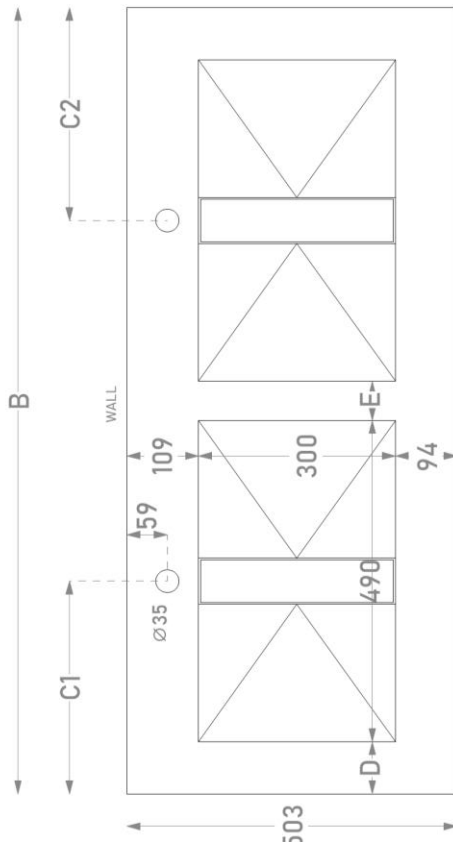

## Reflection 2+ basins Group Sleurs

Accessories:  
- Drain valve  
(Support bars not included)

INFORMATION	
Client	<input type="text"/>
Purchasing Order (PO)	<input type="text"/>
Sales Order	<input type="text"/>
DIMENSION	
<b>A. Mark type of front:</b> <input type="radio"/> A1: 12mm  Standard: front side + 2 short sides.	<b>A. Mark type of front:</b> <input type="radio"/> A2: 30mm  Standard: front side + 2 short sides.
<b>A. Mark type of front:</b> <input type="radio"/> A3: 125mm  Standard: front side + 2 short sides.	
COLOUR	
<b>SILESTONE polished (12mm)</b> <input type="radio"/> Blanco Zeus <input type="radio"/> Et Calacatta gold <input type="radio"/> Desert silver <input type="radio"/> Et Statuario	<b>DEKTON (12mm)</b> <input type="radio"/> Awake <input type="radio"/> Morpheus <input type="radio"/> Domoos <input type="radio"/> Non standaard colour <input type="radio"/> Laos <input type="radio"/> Reverie <input type="radio"/> Nebu <input type="radio"/> Lucid <input type="radio"/> Soke check our website for all the colours at <a href="http://www.cosentino.com/nl-be/kleuren/dekton/">www.cosentino.com/nl-be/kleuren/dekton/</a>
DIMENSIONS	
Available in length 1200mm up to 2400mm	Available in length starting from 1400mm
<b>B. min. 1200mm, max. 2400mm</b>	<b>B. min. 1400mm, max. 2400mm</b>
<b>C1. Basin position. Take into account D+E</b>	<b>C1. Basin position. Take into account D+E</b>
<b>C2. Basin position. Take into account D+E</b>	<b>C2. Basin position. Take into account D+E</b>
<b>D. min. 55mm</b>	<b>D. min. 105mm</b>
<b>E. min. 80mm</b>	<b>E. min. 80mm</b>
EXTRAS	
<b>TAP HOLE <math>\varnothing</math>35mm</b> Yes = Mark the position on the drawing (standard centered with the basin). <input type="radio"/> Yes <input type="radio"/> No	