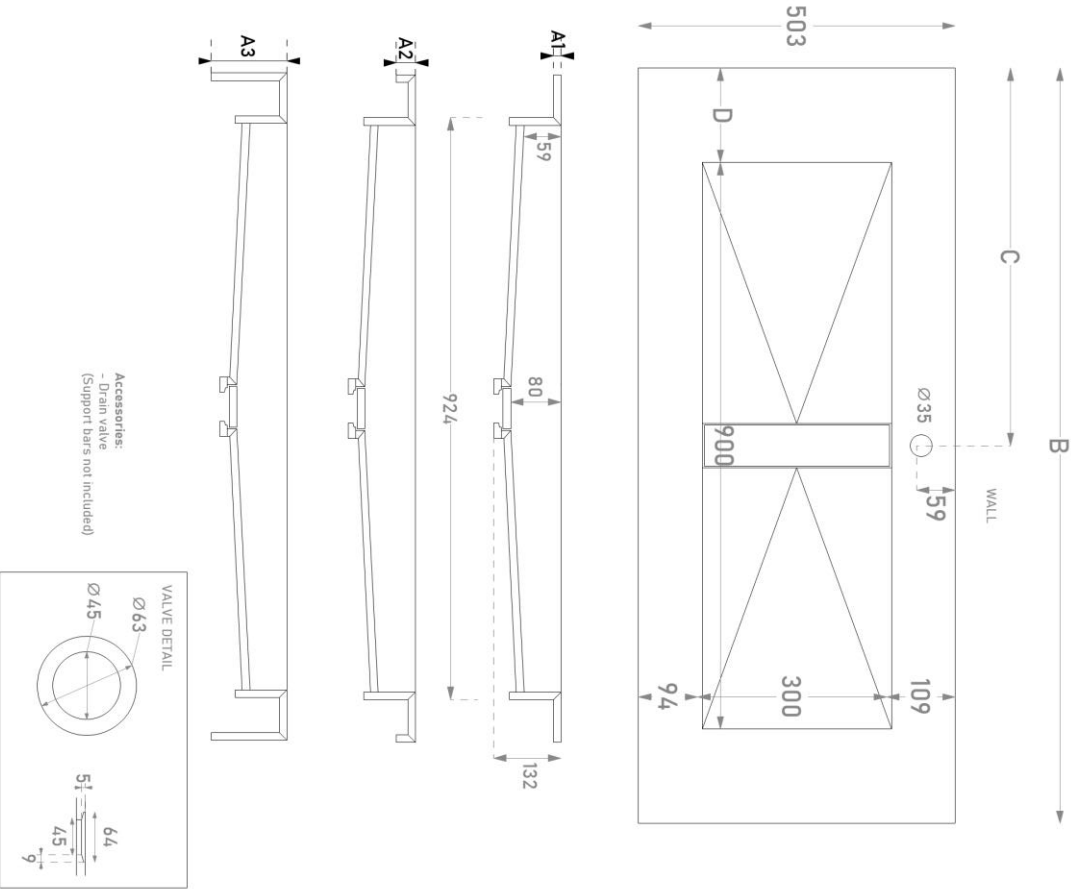

## Reflection 1 Basin (900) Group Sleurs

### DIMENSIONS

A. Mark type of front:

- A1: 12mm     A2: 30mm     A3: 125mm

Standard:  
front side \* 2 short sides.

B. min. 1100mm, max. 2400mm

C. Basin position. Take into account D

D. min. 100mm

### EXTRAS

TAP HOLE  $\varnothing$ 35mm

- Yes     No

Yes = Mark the position on the drawing (standard centered with the basin).