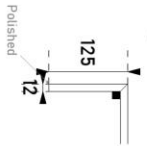

A. Mark type of front:

A1: 12mm

A2: 30mm

A3: 125mm

Standard:
front side + 2 short sides.

B. min. 700mm, max. 2400mm

C. Basin position. Take into account D

D. min. 80mm

EXTRAS

TAP HOLE Ø35mm

Yes No

Yes = Mark the position on the drawing (standard centered with the basin).