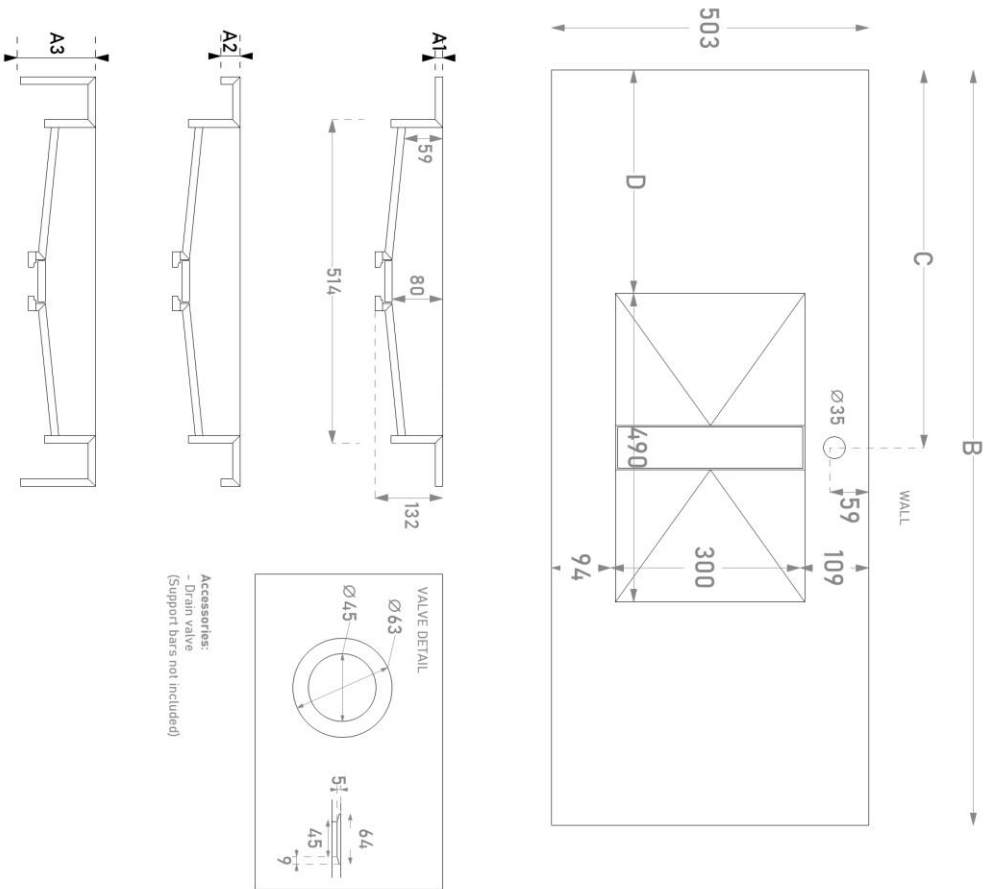

Reflection 1 Basin Group Sleurs

INFORMATION

Client

Purchasing Order (PO)

Sales Order

COLOUR

SILESTONE polished (12mm)

Blanco Zeus Desert silver

Et Calacatta gold Et Statuario

DEKTON (12mm)

Awake Laos Lucid

Morpheus Reverie Soke

Domooos Nebu

Non standaard colour

check our website for all the colours at
www.cosentino.com/nl-be/kleuren/dekton/

DIMENSIONS

A. Mark type of front:

A1: 12mm

A2: 30mm

A3: 125mm

Standard:
front side + 2 short sides.

B. min. 700mm, max. 2400mm

C. Basin position. Take into account D

D. min. 80mm

EXTRAS

TAP HOLE Ø35mm

Yes No

Yes = Mark the position on the drawing (standard centered with the basin).